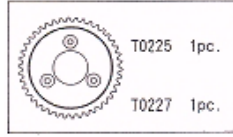

T0225 2nd. Gear 42T
T0227 2nd. Gear 44T