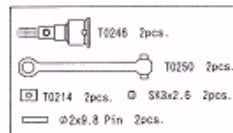

T0249 Rear Universal Joint Set