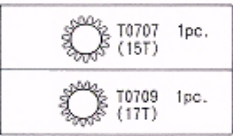

T0707 1st. Gear 15T
T0709 1st. Gear 17T