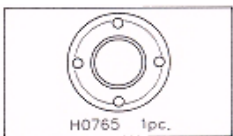

H0765 Clutch Shoe (Gray)