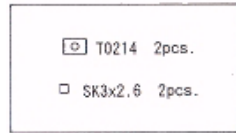

T0214 Joint Shaft for Universal