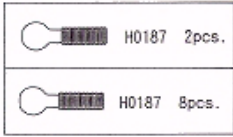

MTX-3 OPTIONAL PARTS

H0187 Titanium King Pin Ball (2pcs.)
H0187/1 Titanium King Pin Ball (8pcs.)