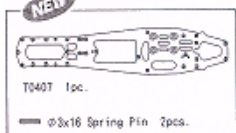

T0407 Chassis 4mm