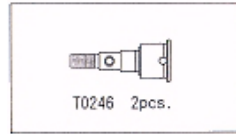

T0246 F/R Axle Shaft for Universal