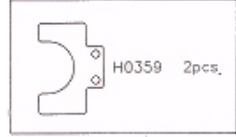

H0359 Brake Pad (PTFE)