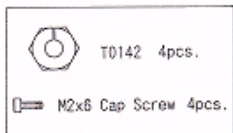

T0142 Al. Wheel Hub