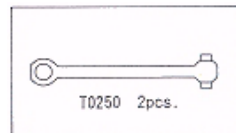

T0250 Drive Shaft for Universal