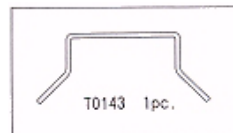

T0143 Rear Anti-Roll Bar ϕ 2.5mm