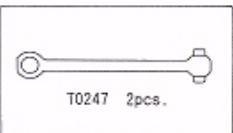

T0247 Front Drive Shaft for Universal