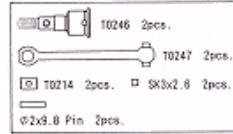

T0245 Front Universal Joint Set